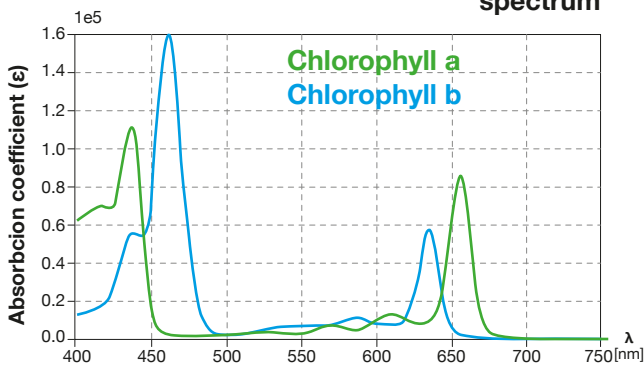

SKYLIGHT PRI-50 lamp is the most powerful among the skylight vivarium dedicated lamps. It is built around an RGB core to provide a very high colour saturation revealing vivid colours of terrarium inhabitants. Spectrum has been extended down to violet light and up to deep red light and close IR to trigger physiological processes in plants in a most natural way possible and support the healthy growth of various plants.

Lamp is dimmable and allows for control of the colour temperature (warmer or cooler tone can be set).

Chlorophyll absorbance spectrum

Phytochrome absorbance spectrum

PRI-50 SPECTRUM

PRI-50 SPECTRUM

PARAMETERS

Power rating:	48 W
Luminous flux:	3600 lm
Colour temperature:	7000 K
Voltage rating:	12 V DC
Current rating:	4 A
Recommended terrarium dimensions:	50x50x80 cm