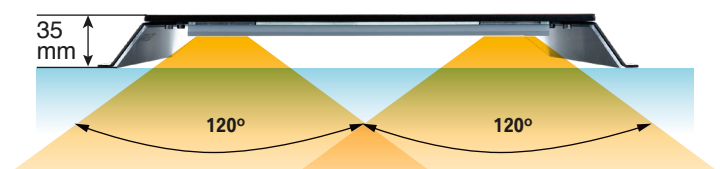

SKYLIGHT PRI-50 lamp is the most powerful among the skylight vivarium dedicated lamps. It is built around an RGB core to provide a very high colour saturation revealing vivid colours of terrarium inhabitants. Spectrum has been extended down to violet light and up to deep red light and close IR to trigger physiological processes in plants in a most natural way possible and support the healthy growth of various plants.

Lamp is dimmable and allows for control of the colour temperature (warmer or cooler tone can be set).

Chlorophyll absorbance spectrum

Phytochrome absorbance spectrum

PRI-50 SPECTRUM

PRI-50 SPECTRUM

PARAMETERS