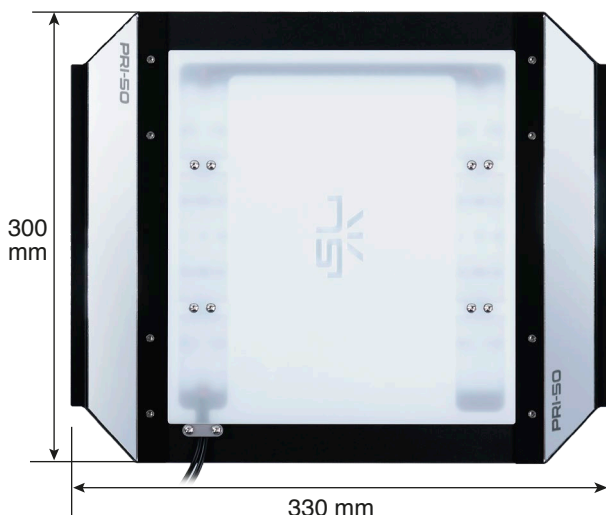

SKYLIGHT PRI-50 lamp is the most powerful among the skylight vivarium dedicated lamps. It is built around an RGB core to provide a very high colour saturation revealing vivid colours of terrarium inhabitants. Spectrum has been extended down to violet light and up to deep red light and close IR to trigger physiological processes in plants in a most natural way possible and support the healthy growth of various plants.

Power rating:	48 W
Luminous flux:	3600 lm
Colour temperature:	7000 K
Voltage rating:	12 V DC
Current rating:	4 A
Recommended terrarium dimensions:	50x50x80 cm