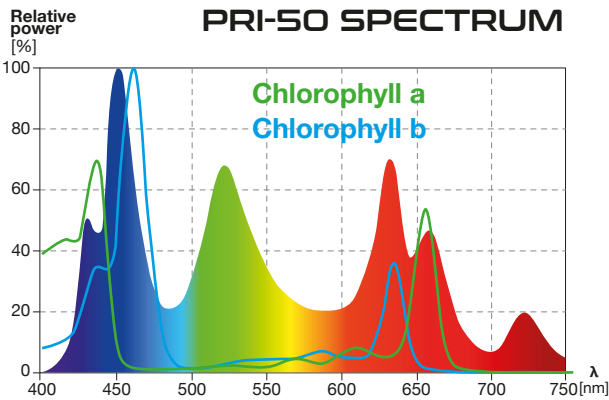

SKYLIGHT PRI-50 INTENSE

Bring more **colour** to your **planted** vivarium!

FEATURES

LOW HEAT

INTENSE COLOURS

PHOTOSYNTHETICALLY ACTIVE RADIATION

COLOUR TEMPERATURE ADJUSTMENT

DIMMABLE

SKYLIGHT PRI-50 lamp is the most powerful among the skylight vivarium dedicated lamps. It is built around an RGB core to provide a very high colour saturation revealing vivid colours of terrarium inhabitants. Spectrum has been extended down to violet light and up to deep red light and close IR to trigger physiological processes in plants in a most natural way possible and support the healthy growth of various plants.

Lamp is dimmable and allows for control of the colour temperature (warmer or cooler tone can be set).

Chlorophyll absorbance spectrum

Phytochrome absorbance spectrum

PRI-50 SPECTRUM

PRI-50 SPECTRUM

PARAMETERS

Power rating:	48 W
Luminous flux:	3600 lm
Colour temperature:	7000 K
Voltage rating:	12 V DC
Current rating:	4 A
Recommended terrarium dimensions:	50x50x80 cm