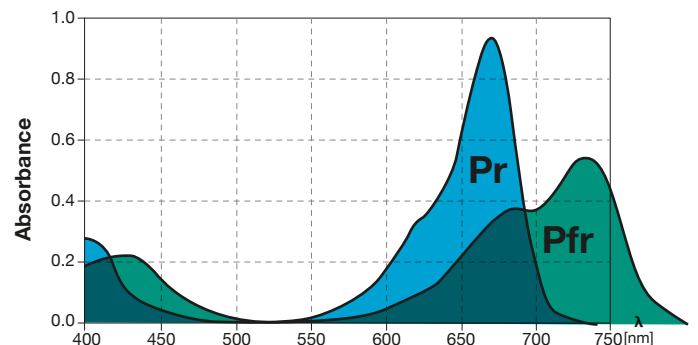

PRI-50 SPECTRUM

Phytochrome absorbance spectrum