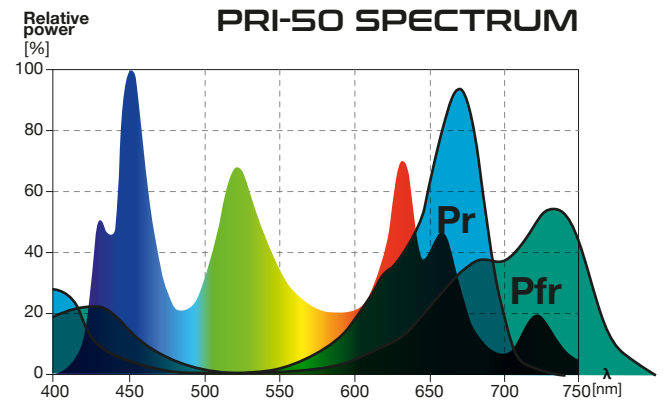

SKYLIGHT PRI-50 lamp is the most powerful among the skylight vivarium dedicated lamps. It is built around an RGB core to provide a very high colour saturation revealing vivid colours of terrarium inhabitants. Spectrum has been extended down to violet light and up to deep red light and close IR to trigger physiological processes in plants in a most natural way possible and support the healthy growth of various plants.

Lamp is dimmable and allows for control of the colour temperature (warmer or cooler tone can be set).

Chlorophyll absorbance spectrum

Phytochrome absorbance spectrum

PRI-50 SPECTRUM

PRI-50 SPECTRUM

PARAMETERS

Power rating:	48 W
Luminous flux:	3600 lm
Colour temperature:	7000 K
Voltage rating:	12 V DC
Current rating:	4 A
Recommended terrarium dimensions:	50x50x80 cm