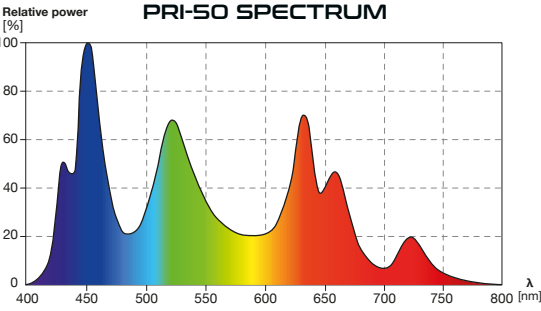

SKYLIGHT PRI-50 INTENSE

Bring more **colour** to your **planted** vivarium!

FEATURES

LOW HEAT

INTENSE COLOURS

PHOTOSYNTHETICALLY ACTIVE RADIATION

COLOUR TEMPERATURE ADJUSTMENT

DIMMABLE

SKYLIGHT PRI-50 lamp is the most powerful among the skylight vivarium dedicated lamps. It is built around an RGB core to provide a very high colour saturation revealing vivid colours of terrarium inhabitants. Spectrum has been extended down to violet light and up to deep red light and close IR to trigger physiological processes in plants in a most natural way possible and support the healthy growth of various plants.

Lamp is dimmable and allows for control of the colour temperature (warmer or cooler tone can be set).

Chlorophyll absorbance spectrum

Phytochrome absorbance spectrum

PRI-50 SPECTRUM

PRI-50 SPECTRUM

PARAMETERS

Power rating:	48 W
Luminous flux:	3600 lm
Colour temperature:	7000 K
Voltage rating:	12 V DC
Current rating:	4 A
Recommended terrarium dimensions:	50x50x80 cm